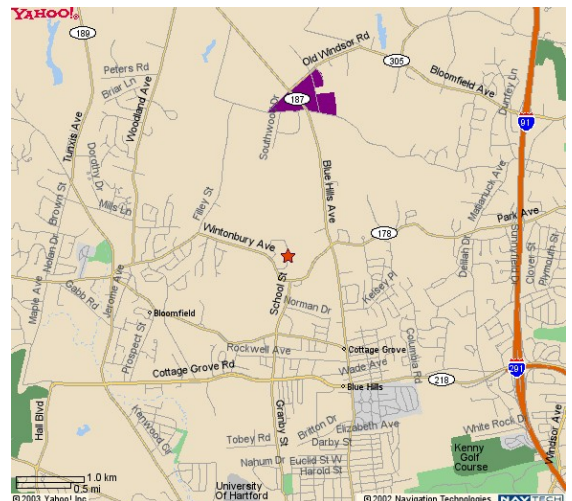

**Now Open to
All Flyers!**

Pictures from previous years Fun Fly.

If you have any **questions**, E-mail or call; **Ola Nordell**
olanordell@olanordellmotorsports.com mobile: (860) 938-4425

Driving Directions to the Wintonbury Flying Club Field

From I-91 North: Take exit 36. At end of ramp go left onto Park Ave which changes into Wintonbury ave. Proceed past 4 traffic signals staying on Wintonbury ave. to Seabury retirement community which will be on the right. Take first right into Seabury and follow road to rear of Seabury to gravel road on the right. Follow gravel road to field

From I-91 South: Take exit 36. At end of ramp go right onto Park Ave. which changes into Wintonbury ave. Proceed past 3 traffic signals staying on Wintonbury ave. to Seabury retirement community which will be on the right. Take first right into Seabury and follow road to rear of Seabury to gravel road on the right. Follow gravel road to field.

!!! OBSERVE SEABURY 10 MPH SPEEDLIMIT!!!